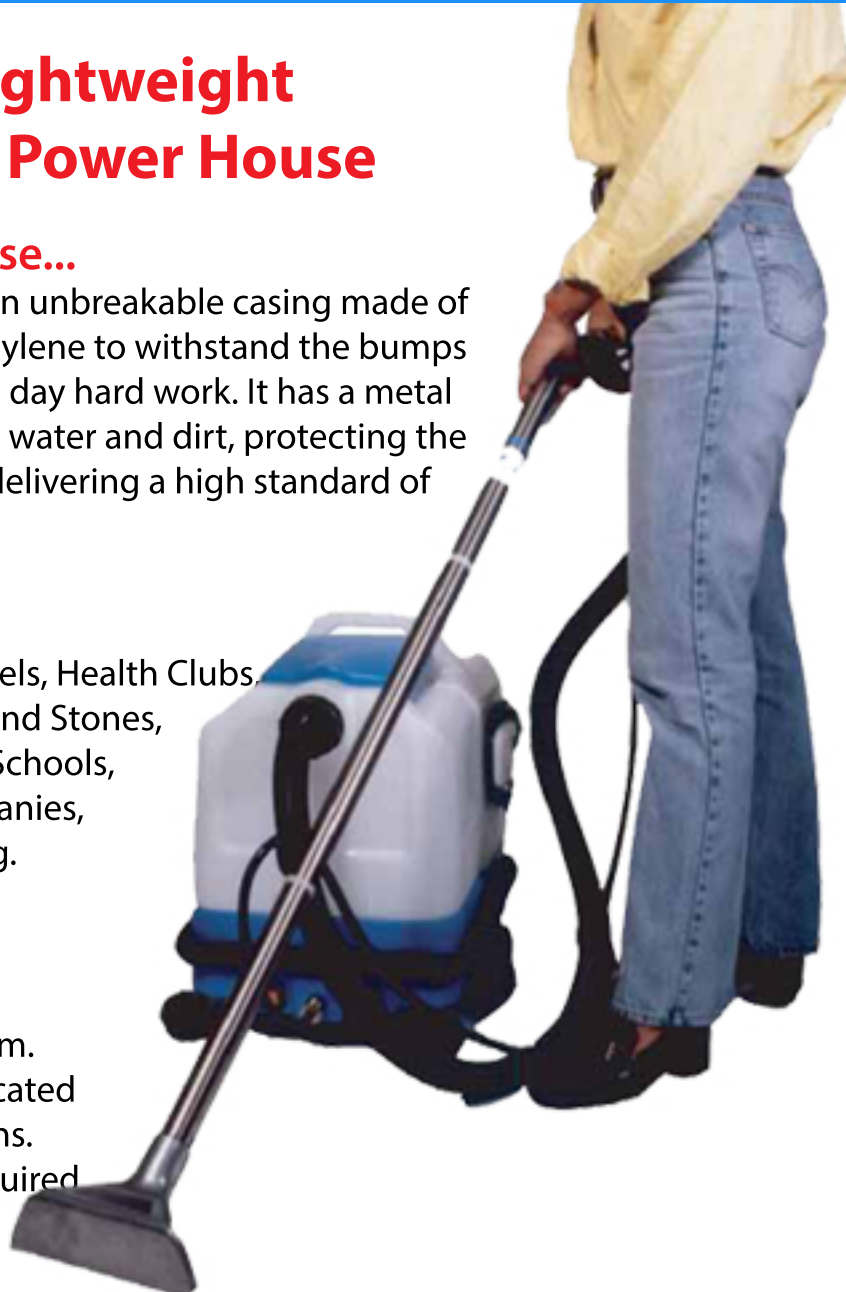

Euro Steam

**Euro Steam is designed for
SIMPLE, SAFE &
ECONOMICAL operation.**

The Lightweight Portable Power House

Tough workhorse...

The Eurosteam has an unbreakable casing made of high density polyethylene to withstand the bumps and knocks of day to day hard work. It has a metal filter that filters both water and dirt, protecting the vacuum group and delivering a high standard of reliability.

Use...

Homes, Hotels & Motels, Health Clubs,
Restaurants, Shops and Stores,
Aged care facilities, Schools,
Cinemas, Hire Companies,
Car and Bus detailing.

Easy to use...

Anyone can easily handle The Eurosteam. There are no complicated operating instructions. No special skill is required to achieve excellent results - EVERY TIME!

Lightweight...

Both compact and lightweight The Euro steam is easy to transport and it's 4 swivel wheels make it even easier to manoeuvre!

Specifications

Dimensions:

Euro Steam with hose assembly

Weight: 13kg

Measurements:

Length: 510mm

Width: 370mm

Height: 500mm

Capacity:

Clean water volume:
14 litres

Dirty water volume:
14 litres

Electrical: 220 volts 50hz
- 5 amps

Pump: 5 Bar pressure

Vacuum: 1100 watts
motor

Warranty: 12 months
or 500 hours of operation

**Euro Steam is designed for
SIMPLE, SAFE and
ECONOMICAL operation.**